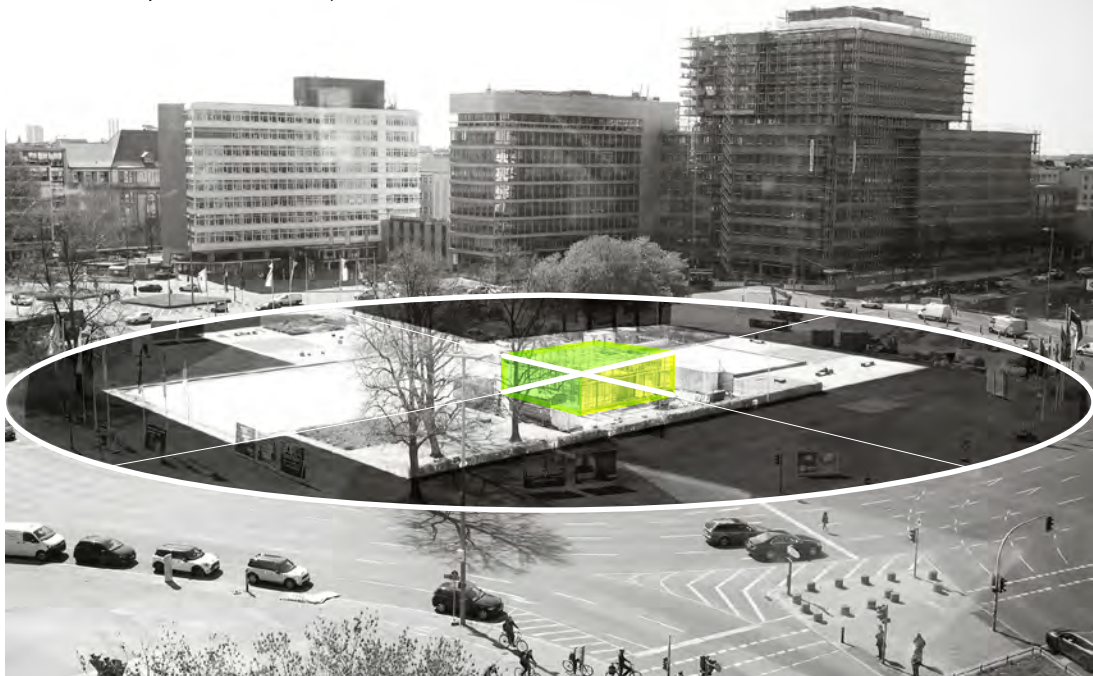

# BHR OX bauhaus reuse

Ernst-Reuter-Platz, Berlin

Public center and urban lab for interdisciplinary education, research and participation

bauhaus reuse, educational construction site, April 2019

The transparent pavilion *bauhaus reuse* is built with reused facade elements from the famous Bauhaus in Dessau, originally from its fundamental postwar refurbishment in 1976.

The concept *bauhaus reuse* stands for a material, social and cultural approach on innovative methods of interpretation and dealing with the heritage, general principles and narratives of Modernism. With a special interest on social emancipation and the societal and political context of the Bauhaus and Functionalism, the project fosters a transnational exchange focusing on Central and Eastern Europe, starting with the festival re:bauhaus in 2019. Upcoming main events this year are: the festival center of the Bauhauswoche Berlin 2019 and the Triennale der Moderne 2019 in Berlin.